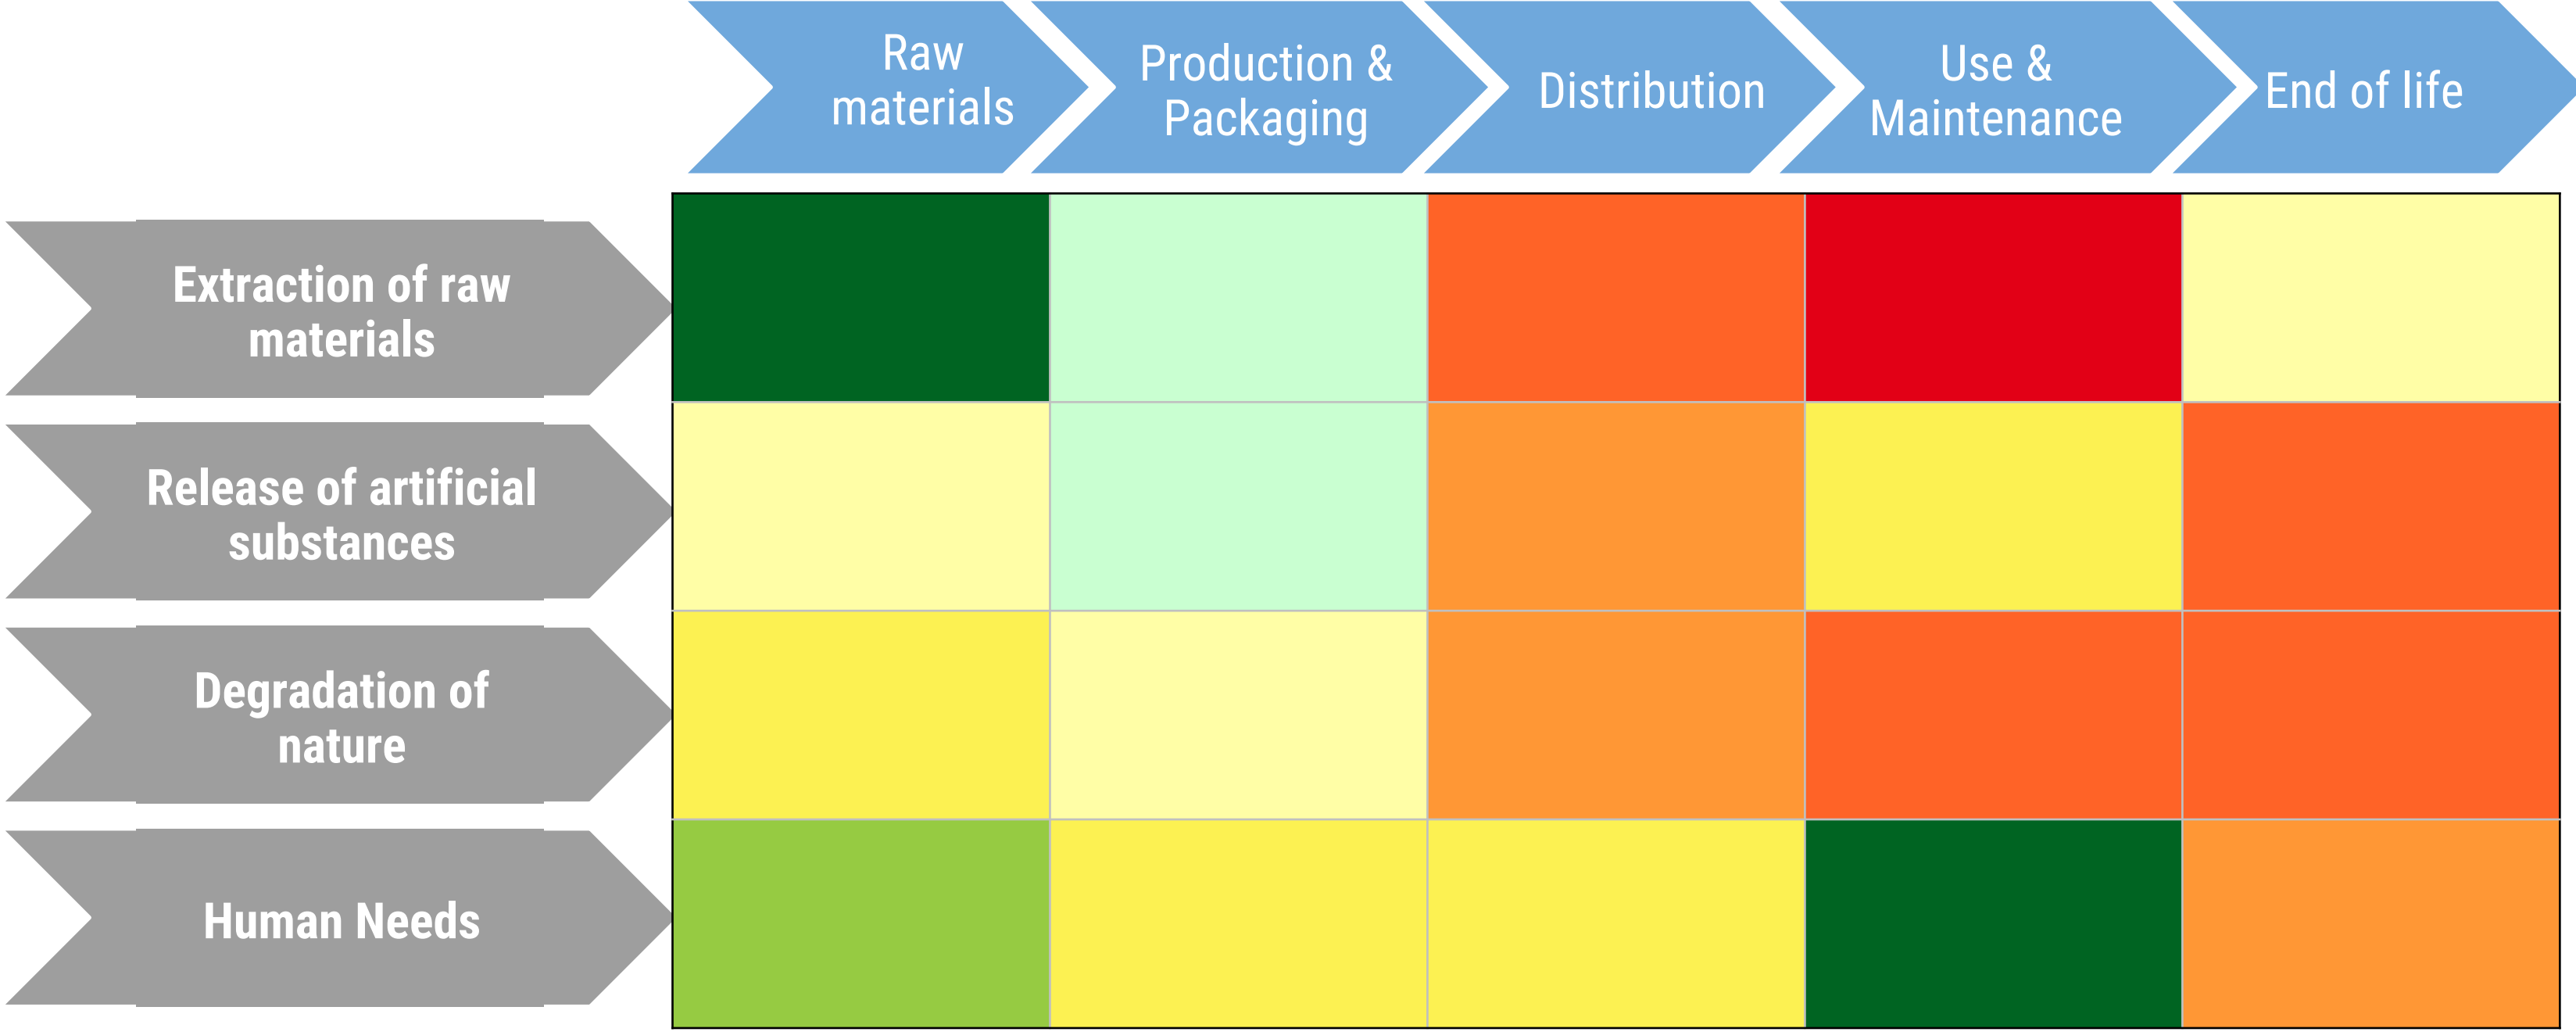

OURO Baseline Module is the online tool for the **SLCA (Sustainability Life Cycle Assessment)**, an analysis method based on decades of scientific research that allows one to evaluate the sustainability period of a product along the entire value chain, taking into account the following parameters:

1) the impact of a product on all of the phases of the life cycle (from the extraction of raw materials to the use and disposal of a product)

2) respect of system conditions to evaluate thoroughly a product's sustainability level

3) the present state and the progress made, by measuring the sustainability impact of a product and mapping activities aimed at reducing them.

Excellent	Very Good	Good	Almost Good	Ok	To Improve	Quite Bad	Bad	Unknown
The principles of sustainability are satisfied	The principles of sustainability are mostly satisfied	The principles of sustainability are mostly satisfied	The principles of sustainability are partially satisfied	Only some principles of sustainability are satisfied	Few principles of sustainability are satisfied	Most of the principles of sustainability are not satisfied	The principles of sustainability are not satisfied	Insufficient knowledge to provide an assessment